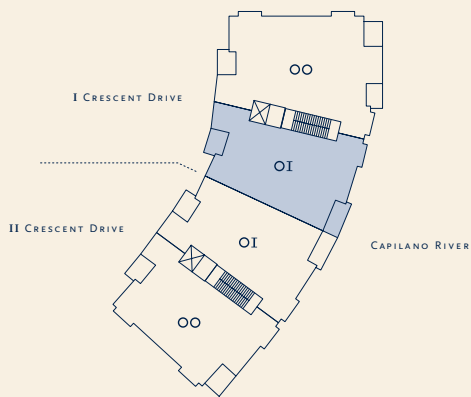

ESTATES

AB

3 BEDROOMS + FAMILY +
SOLARIUM + 3 BATHS + POWDER
SUITE AREA: 2,107 SF
BALCONY: 181 SF

LEVELS 3 AND 4

Dimensions, sizes, specifications, layouts and materials are approximate only and subject to change without notice. E. & O.E.