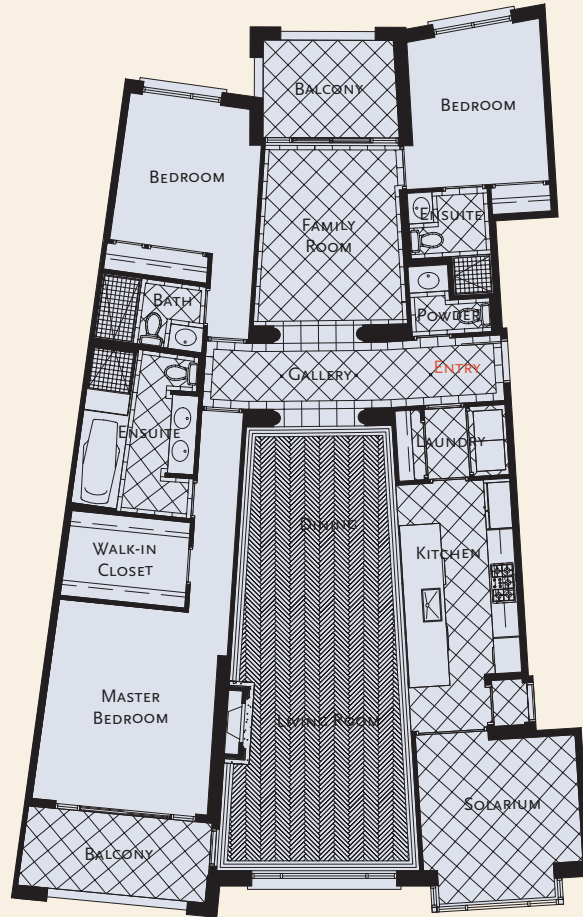

ESTATES

AB

3 BEDROOMS + FAMILY +
SOLARIUM + 3 BATHS + POWDER
SUITE AREA: 2,107 SF
BALCONY: 181 SF

LEVELS 3 AND 4

Dimensions, sizes, specifications, layouts and materials are approximate only and subject to change without notice. E. & O.E.