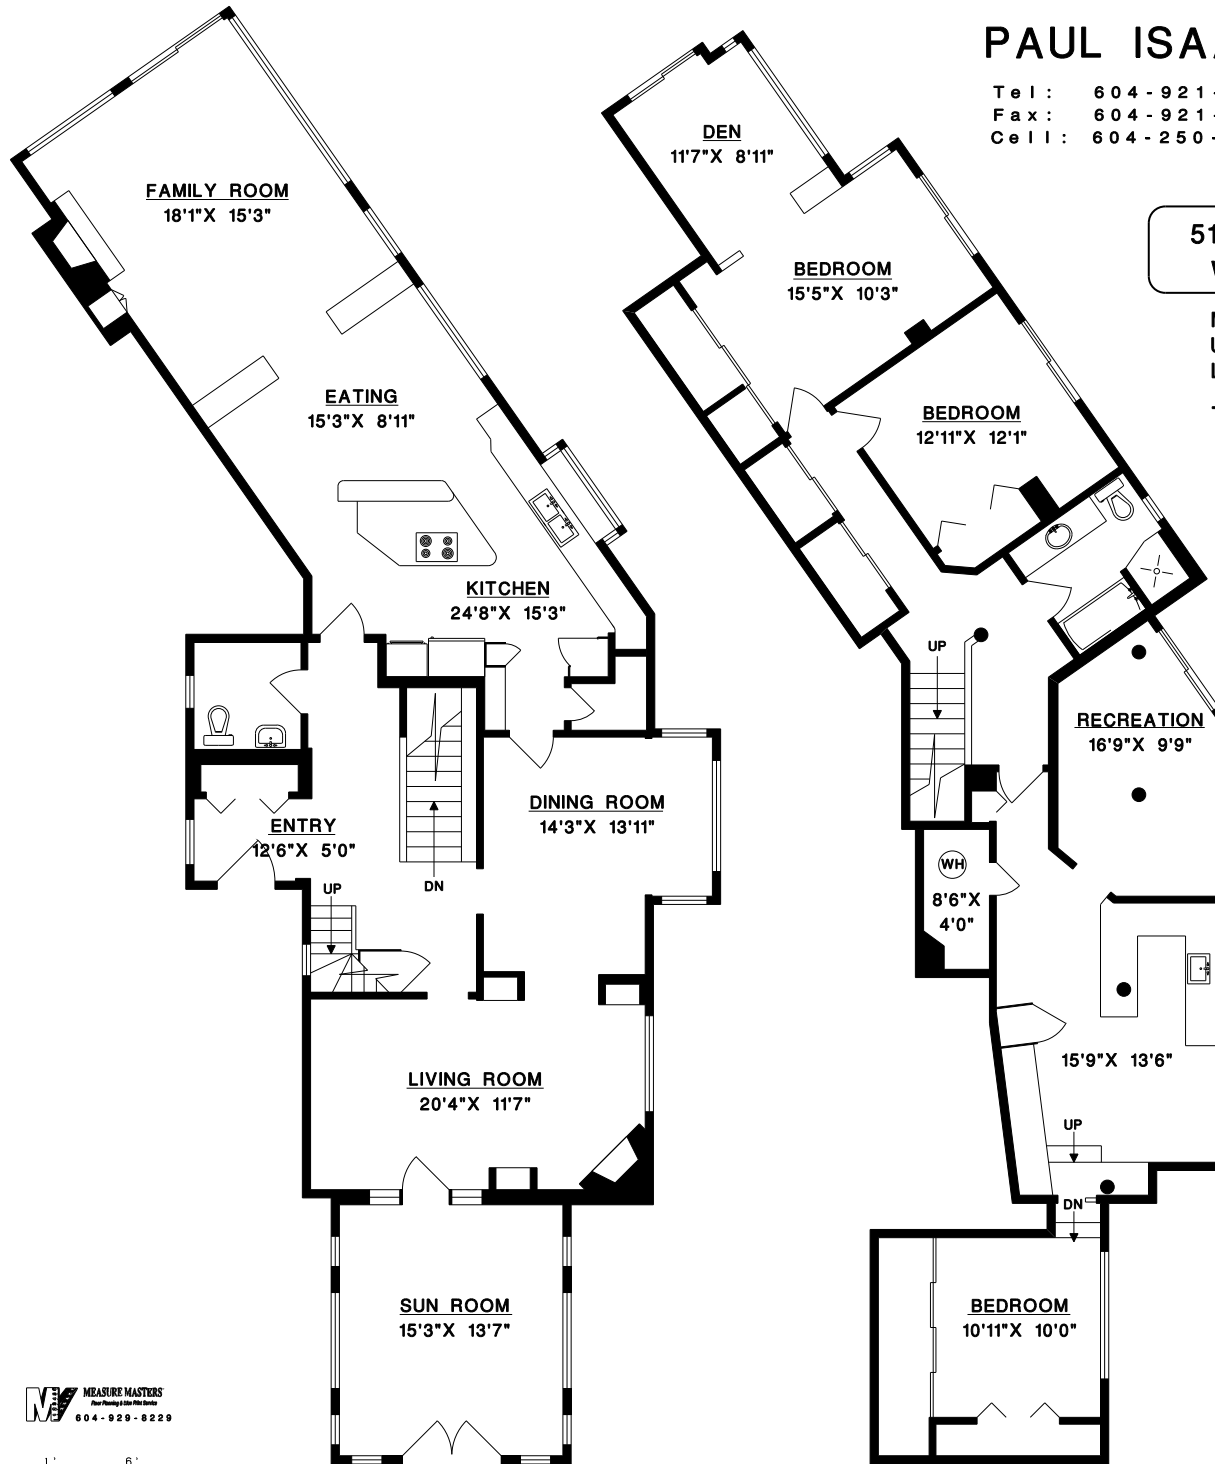

PAUL ISAACS

Tel: 604-921-1188
Fax: 604-921-1199
Cell: 604-250-1333

5136 PITCARIN PLACE
WEST VANCOUVER

MAIN FLOOR 1,791 SQ.FT.
UPPER FLOOR 631 SQ.FT.
LOWER FLOOR 1,440 SQ.FT.

TOTAL 3,862 SQ.FT.
STUDIO 157 SQ.FT.

MAIN FLOOR

UPPER FLOOR

LOWER FLOOR