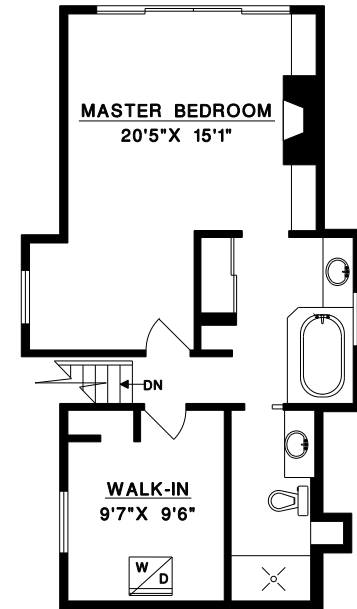

PAUL ISAACS

Tel: 604-921-1188
Fax: 604-921-1199
Cell: 604-250-1333

5136 PITCARIN PLACE
WEST VANCOUVER

MAIN FLOOR 1,791 SQ.FT.
UPPER FLOOR 631 SQ.FT.
LOWER FLOOR 1,440 SQ.FT.

TOTAL 3,862 SQ.FT.
STUDIO 157 SQ.FT.

MAIN FLOOR

UPPER FLOOR

LOWER FLOOR