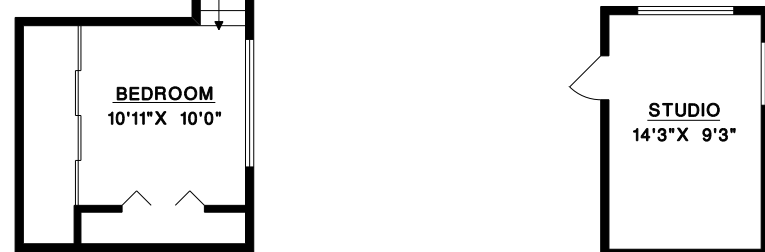

PAUL ISAACS

Tel: 604-921-1188
Fax: 604-921-1199
Cell: 604-250-1333

5136 PITCARIN PLACE
WEST VANCOUVER

MAIN FLOOR 1,791 SQ.FT.
UPPER FLOOR 631 SQ.FT.
LOWER FLOOR 1,440 SQ.FT.

TOTAL 3,862 SQ.FT.
STUDIO 157 SQ.FT.

MAIN FLOOR

UPPER FLOOR

LOWER FLOOR